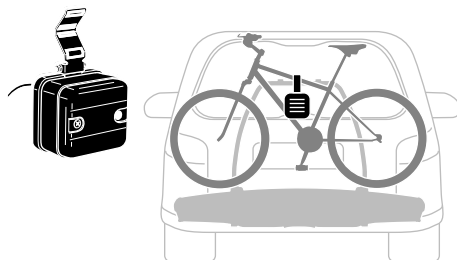

Thule Transport Wheel

9173

Thule Carbon Frame Protector

984

Thule 3rd Brake Light 13pin

9904

Thule Number Plate

9762