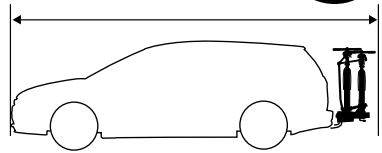

CITY CRASH

Complies with ISO norm

i

D.1

Aluminium
or GG40

22-80 mm

Carbon Frame

Thule Carbon Frame Protector
984