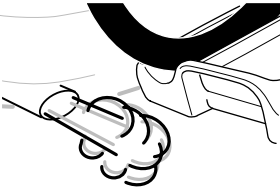

CITY CRASH

Complies with ISO norm

i

D.1

Aluminium
or GG40

22-80 mm

Carbon Frame

Thule Carbon Frame Protector
984