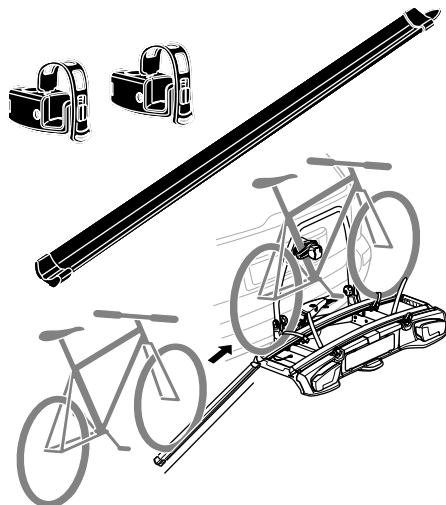

Thule Loading Ramp XT

9172

Thule BackSpace XT

9383

Thule XXL Fatbike Wheel Straps

985

Thule BackSpace XT 4th Bike Arm

9392