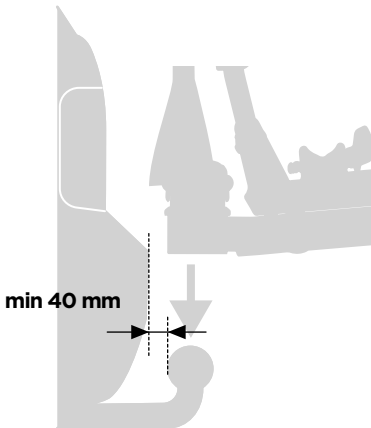

CITY CRASH

Complies with ISO norm

i

D.1

Aluminium
or GG40

22-80 mm

Carbon Frame

Thule Carbon Frame Protector
984